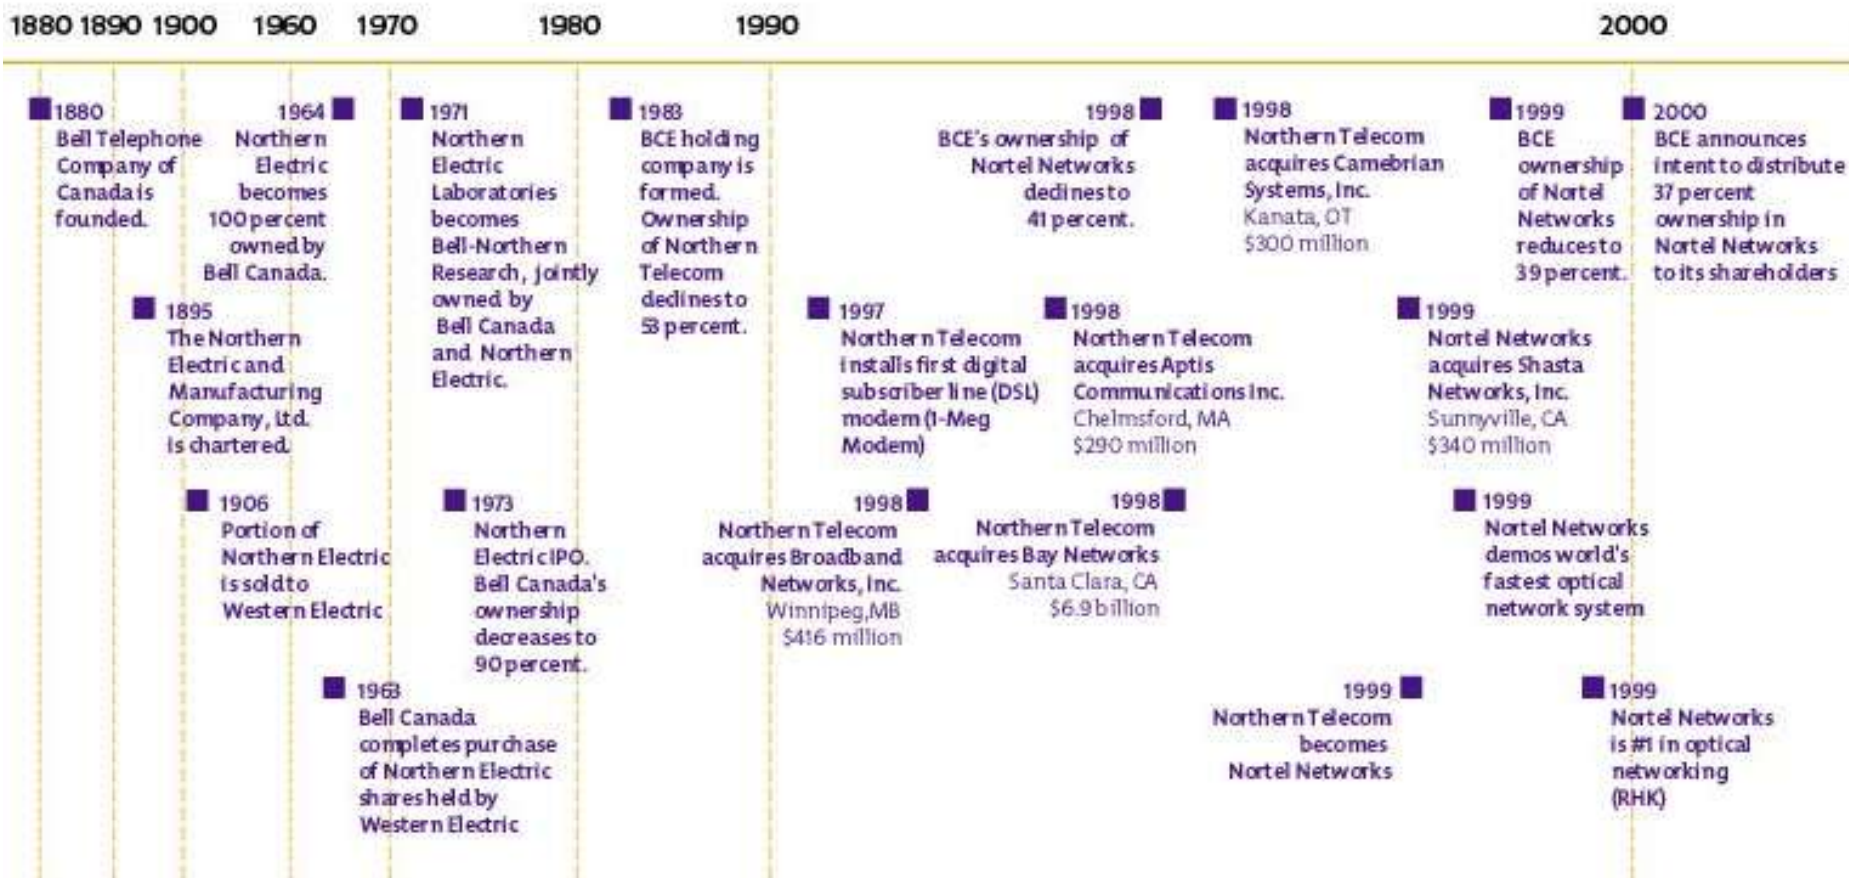

Evolution of an Internet Powerhouse

Key Developments in the History of Nortel Networks and BCE

Nortel Networks has evolved into an Internet powerhouse, beginning with the company's founding as the manufacturing arm of Bell Canada. Along the way, Nortel Networks and BCE shared a rich and mutually beneficial history. Today, both companies are highly respected global leaders with a passion for innovation and a dedication to excellence.